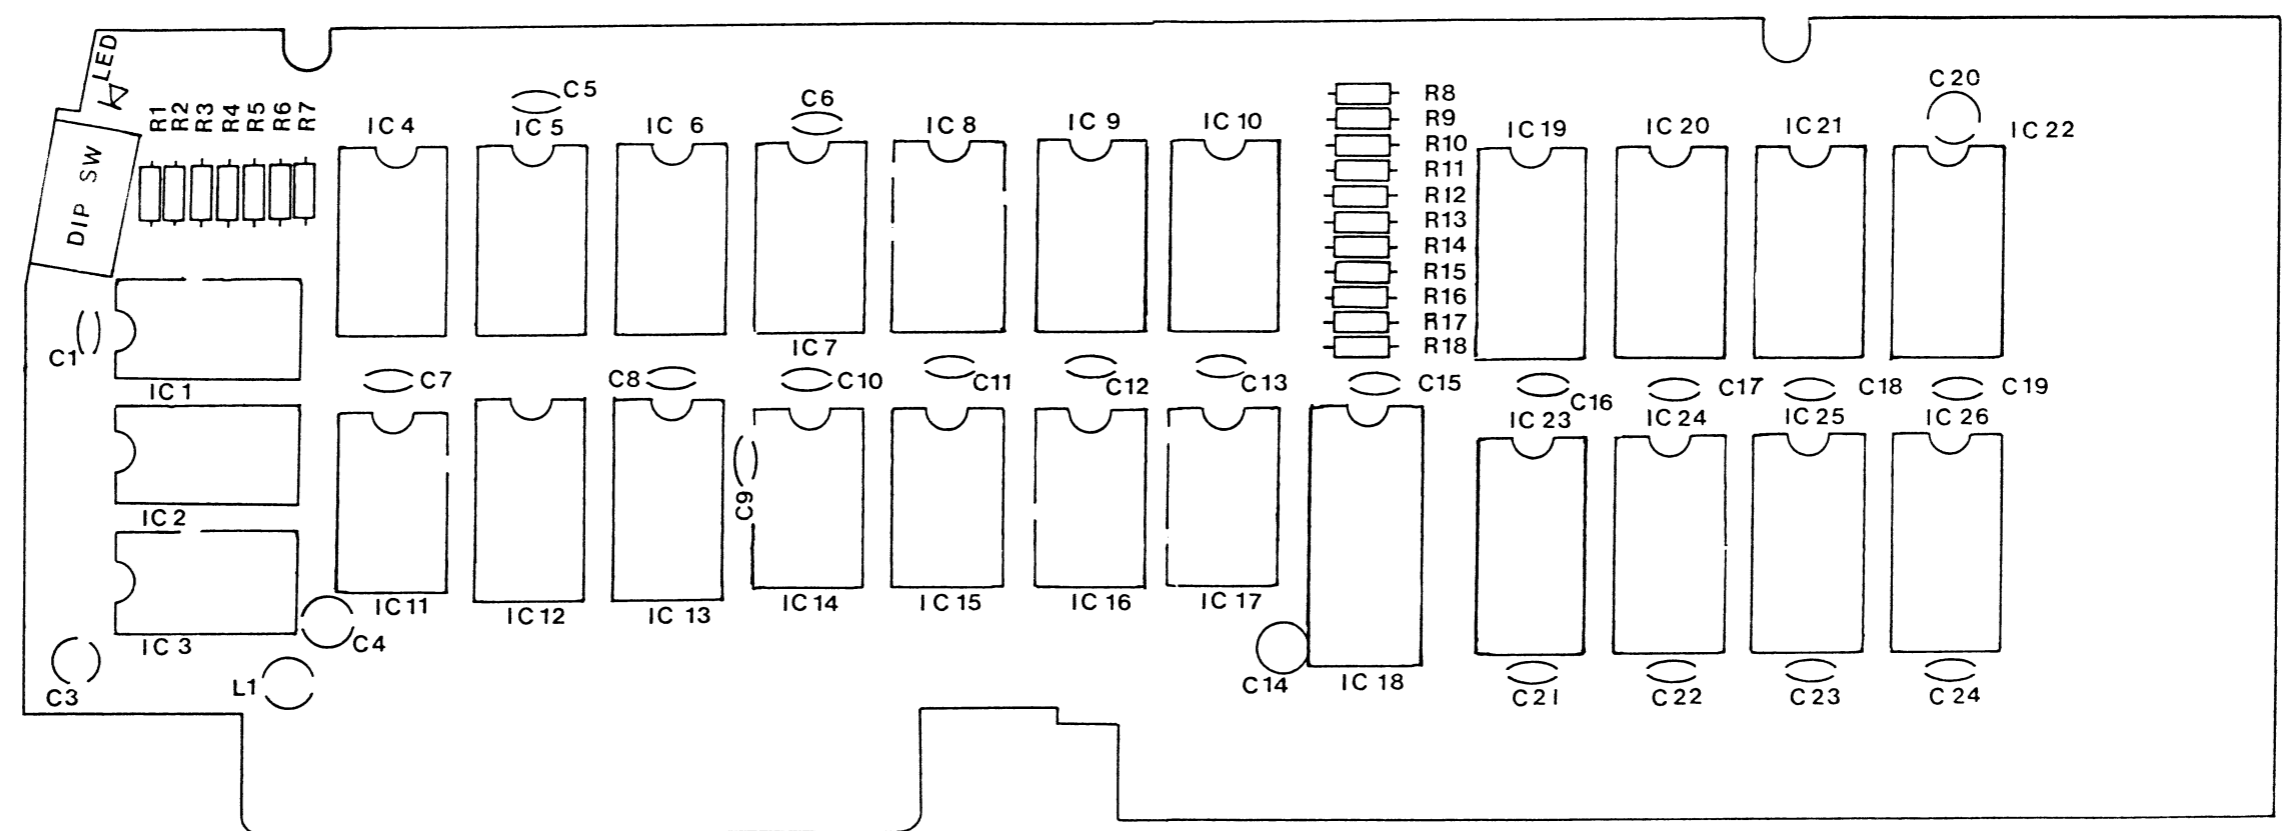

7 6 5 4 3 2 1

E
D
C
B
A

CONFIDENTIAL
THIS DOCUMENT CONTAINS
CONFIDENTIAL INFORMATION
WHICH IS THE EXCLUSIVE
PROPERTY OF SPECTRAVIDEO
INTERNATIONAL LIMITED

SVI SPECTRAVIDEO
INTERNATIONAL
SPECTRAVIDEO LIMITED

CONTROLLED ENGINEERING DOCUMENT
THIS DOCUMENT CONTAINS CONFIDENTIAL INFORMATION WHICH IS
THE EXCLUSIVE PROPERTY OF SPECTRAVIDEO INTERNATIONAL LTD.

TITLE SVI-807 P.B	VERIFIED BY <u>VICKY YEUNG V.Y.</u> DATE <u>MARCH 1984</u>

DOCUMENT NO <u>STM-004-G</u>	VERSION NO <u>1.0</u>	SHEET OF <u>4</u>

7 6 5 4 3 2 1